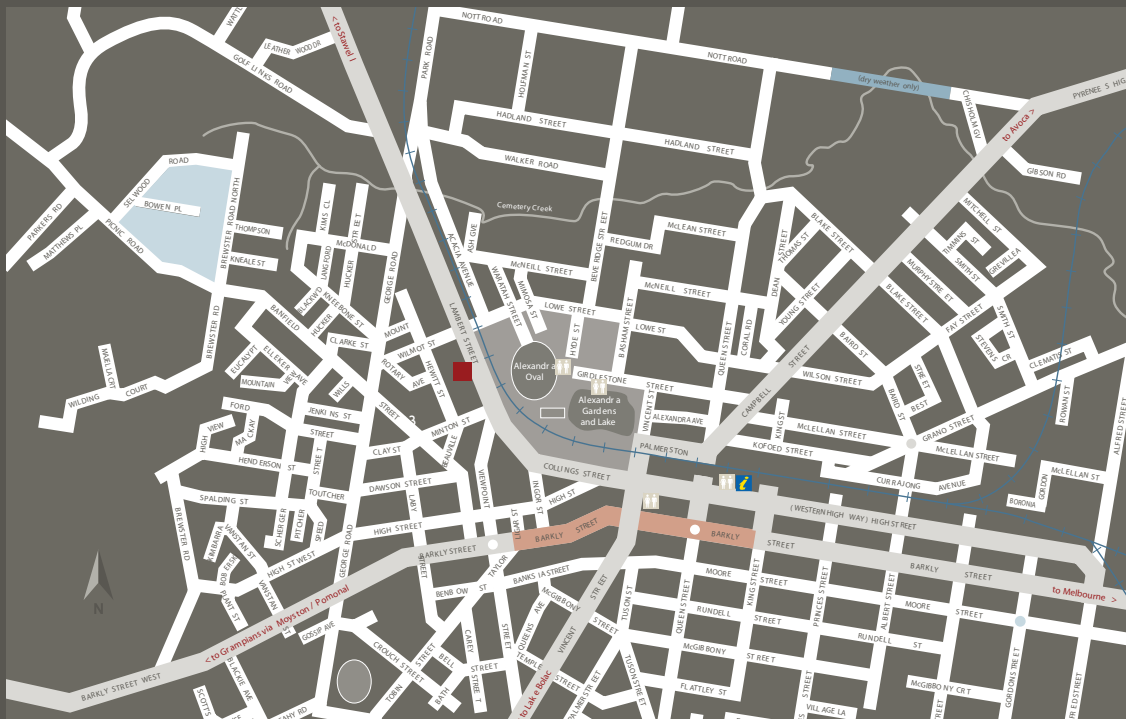

# GUM SAN

Chinese Heritage Centre  
& The Great Hall

## locality map

 Gum San  
Chinese Heritage Centre  
& The Great Hall

## ararat township map

**GUM SAN**  
Chinese Heritage Centre  
& The Great Hall

Rominya Lane (Two Way)